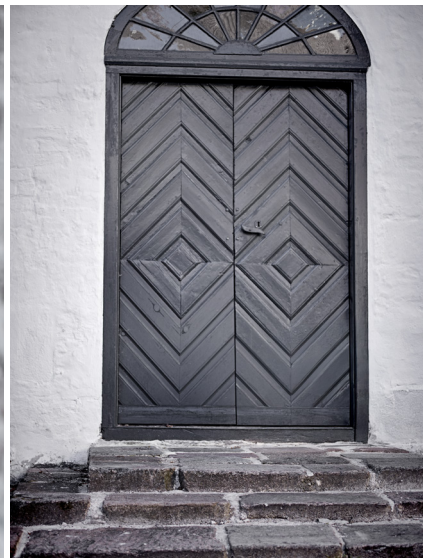

Ombra Deco

colors of nature

Clea Side Table

Saroya Shelf
~ Pine

BLACK-FINISHED WOODEN FURNITURE
cozy yet stylish

UNIQUE DETAILS
for a
personal
expression

Clea Side Table
~ Marble art

Sindre Cabinet
~ Stylish storage